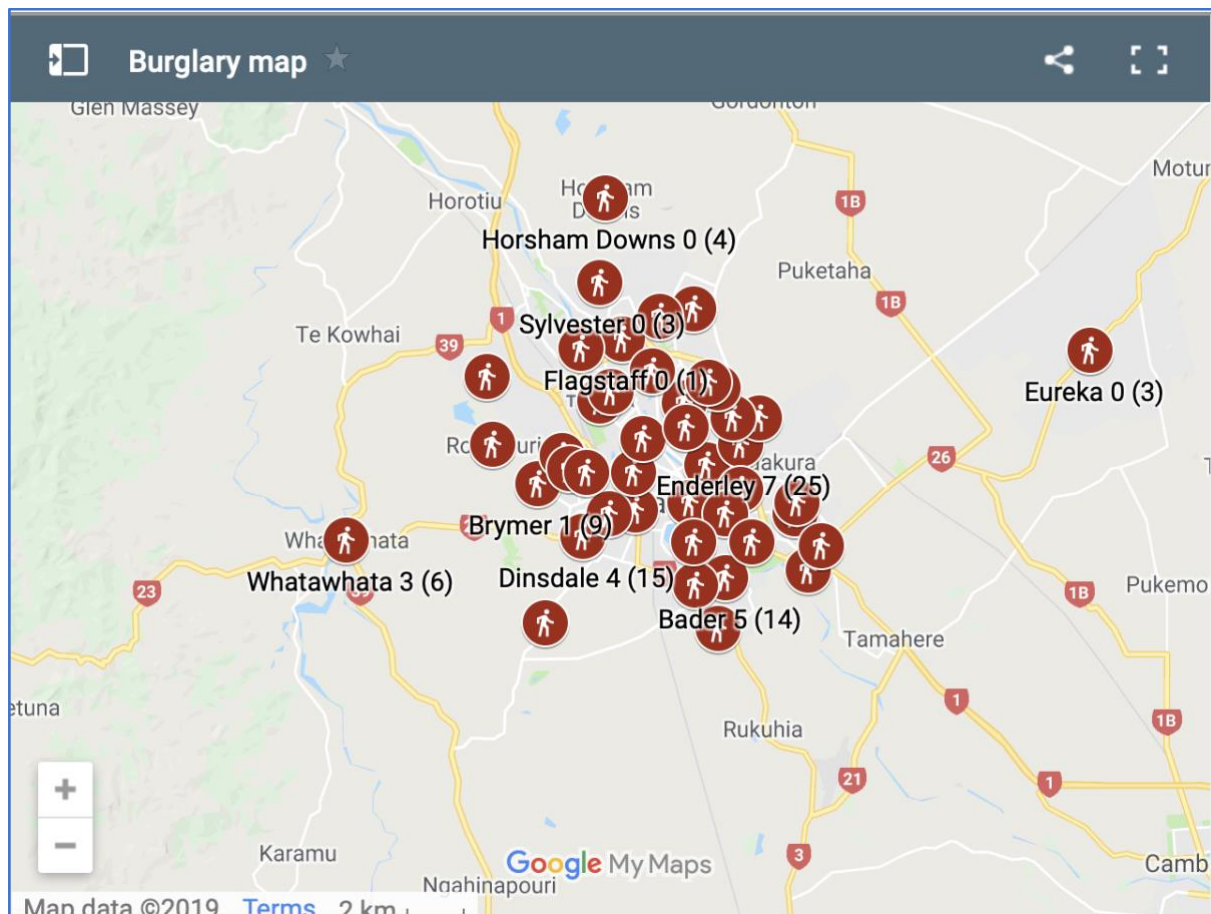

SEPTEMBER 2019 BULLETIN

Burglaries and Break-ins in your Area

Taken from the police public website here are the burglary numbers by police area from 1 – 31 July 2019. There were 86 reports of unlawful entry with intent to burglary, break and enter during July. Total figures for 2019 so far are in brackets. To protect the privacy of individuals, the police remove sensitive details revealing specific “time and place”.

Please note that police named areas do not exactly match Neighbourhood Support Group areas. If your area is not mentioned, it is not available from the police: members can [view these police statistics on line.](#)

Bader 2 (20)	Beerescourt 2 (13)	Bryant 3 (16)
Brymer 0 (9)	Burbush 1 (4)	Chartwell 2 (5)
Chedworth 5 (26)	Clarkin 4 (19)	Claudlands 0 (12)
Crawshaw 2 (18)	Dinsdale South 2 (14)	Dinsdale North 1 (3)
Enderley 1 (29)	Eureka 0 (3)	Fairview Downs 0 (9)
Flagstaff 1 (2)	Frankton 5 (20)	Glenview 0 (8)
Grandview 2 (10)	Hamilton East 8 (14)	Hamilton Lake 3 (13)
Hamilton Central 8 (50)	Hillcrest West 2 (10)	Horsham Downs 0 (4)
Huntington 3 (8)	Insoll 0 (11)	Maeroa 1 (15)
Melville 2 (10)	Nawton 1 (13)	Naylor 5 (24)
Peachgrove 4 (14)	Porritt 1 (6)	Pukete 1 (4)
Queenwood 0 (5)	Riverlea 3 (5)	Rotokauri 1 (4)
Rototuna 0 (2)	Silverdale 1 (5)	Swarbrick 1 (16)
Sylvester 2 (11)	Temple View 2 (2)	Te Rapa 5 (23)
University 2 (19)	Whatawhata 0 (6)	

You can view a map of Hamilton city burglary locations on your [members website](#)

There are no “Persons Wanted by the Police to Arrest” reported in Hamilton City this month.

Neighbourhood Support available for residents unnerved by door-knocks